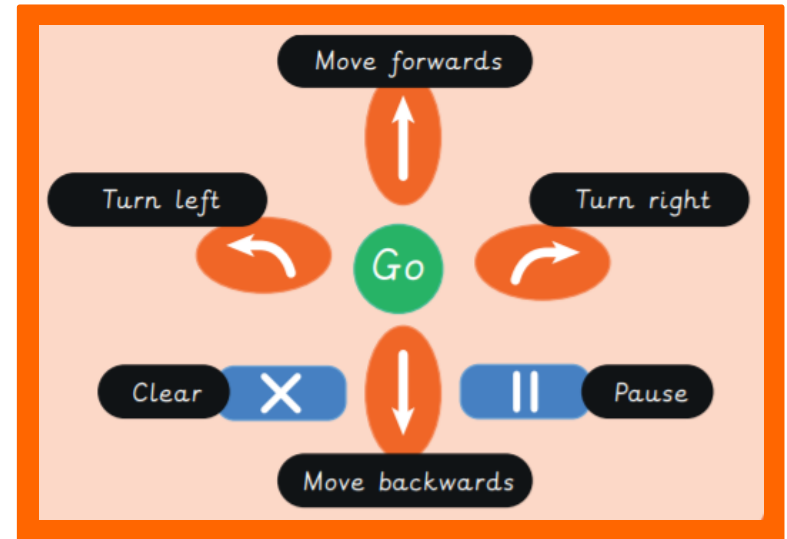

Understanding The World - Technology - Programming

What is a program?

Key Vocabulary

Bee-Bot	A small programmable robot
Program	A set of instructions for a computer (robot) to follow
Instructions	A list of commands and directions on how to do something
Route	A road or way of travel from one place to another

On top of the Bee-Bot

Under the Bee-Bot

light-up eyes

buttons

battery

wheels

on/off switch

Where will the instructions take the Bee-Bot?

map

Quiz

What happened on Palm Sunday?

What did people shout/chant?

Who did Jesus share his last supper with?

How did Jesus die? **OR** Why is the cross important to Christians?

Where was Jesus' body placed after he was crucified?