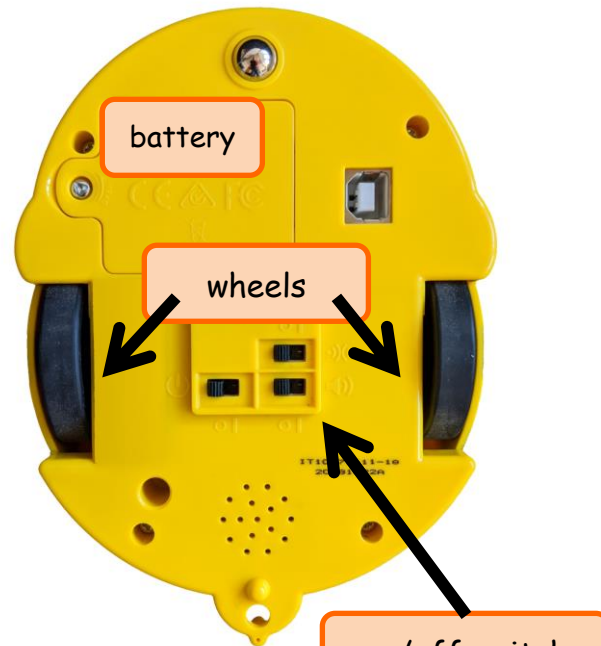

Understanding The World - Technology - Programming

What is a program?

Key Vocabulary

Bee-Bot	A small programmable robot
Program	A set of instructions for a computer (robot) to follow
Instructions	A list of commands and directions on how to do something
Route	A road or way of travel from one place to another

On top of the Bee-Bot

Under the Bee-Bot

light-up eyes

buttons

battery

wheels

on/off switch

Where will the instructions take the Bee-Bot?